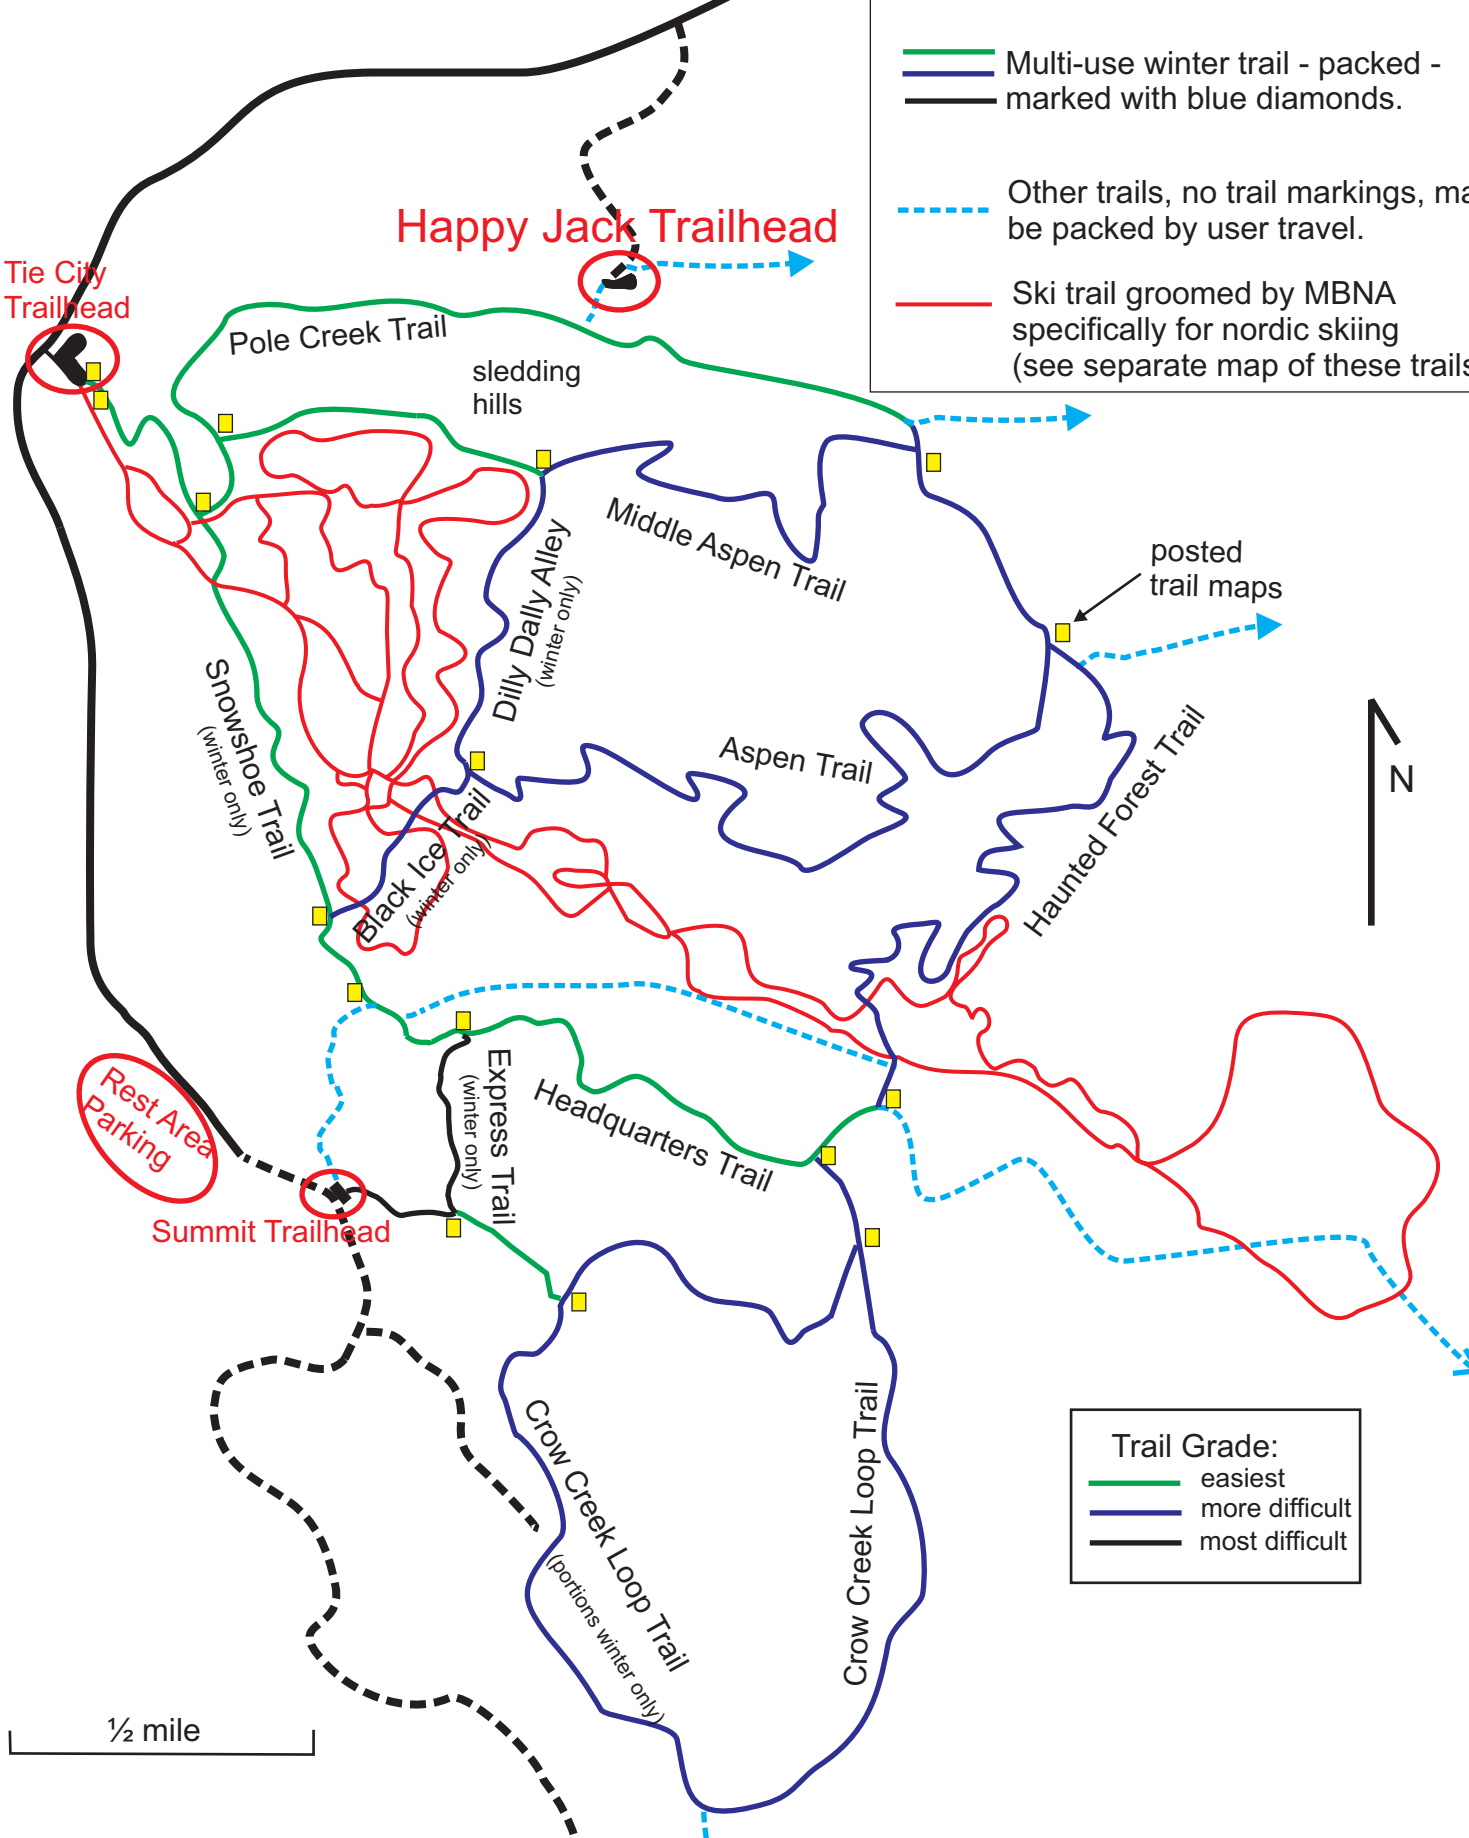

- Multi-use winter trail - packed - marked with blue diamonds.
- Other trails, no trail markings, may be packed by user travel.
- Ski trail groomed by MBNA specifically for nordic skiing (see separate map of these trails)

# MULTI-USE WINTER TRAIL MAP

Skiing, snowshoeing, running, biking, hiking